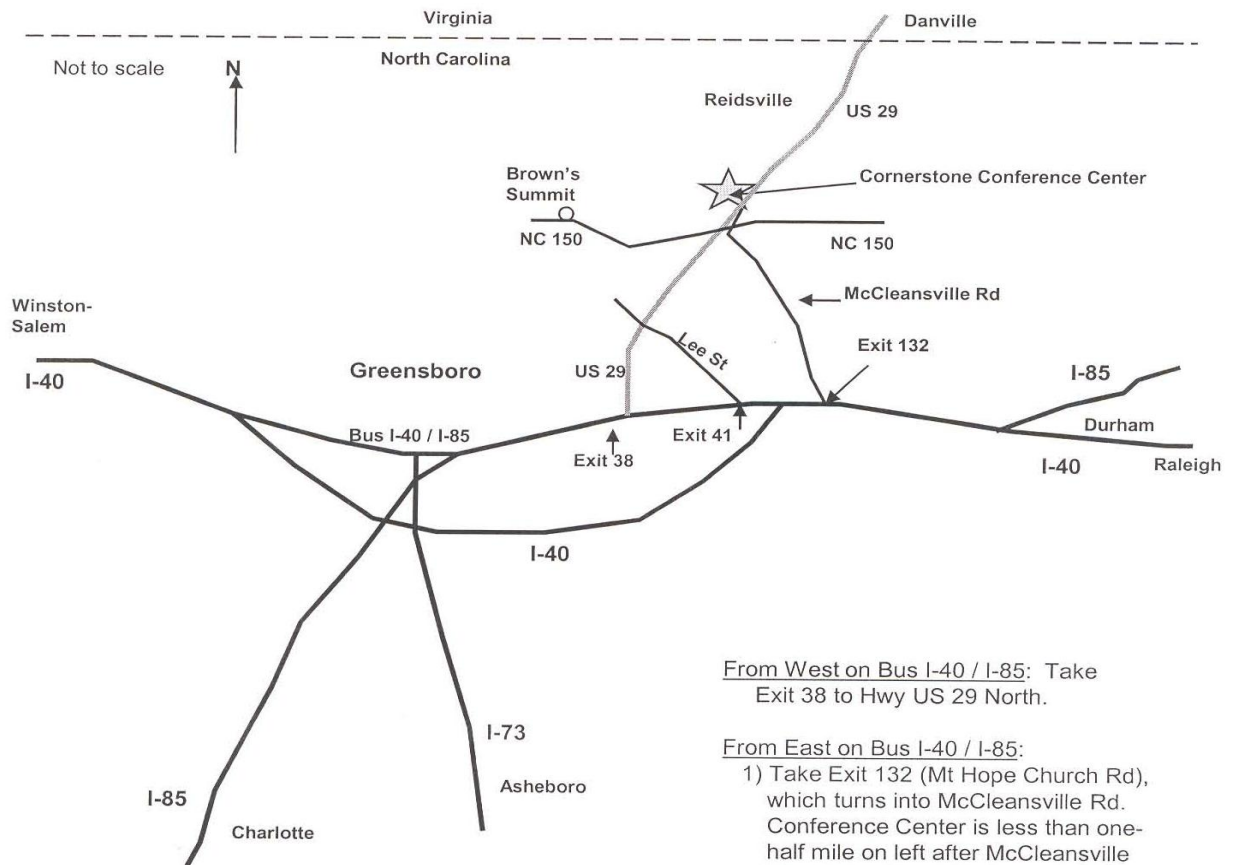

To Cornerstone Conference and Resource Center

7545 US Hwy 29

Browns Summit, NC 27214

336-656-7936

<http://www.ccrdc.org/cornerstone>

From West on Bus I-40 / I-85: Take Exit 38 to Hwy US 29 North.

From East on Bus I-40 / I-85:

- 1) Take Exit 132 (Mt Hope Church Rd), which turns into McCleansville Rd. Conference Center is less than one-half mile on left after McCleansville Road joins Hwy 29. Approx 12 miles to the center.

or

- 2) Take Exit 41 (Lee St) and follow signs for Hwy 29 North. Approx 12-15 miles to the center.